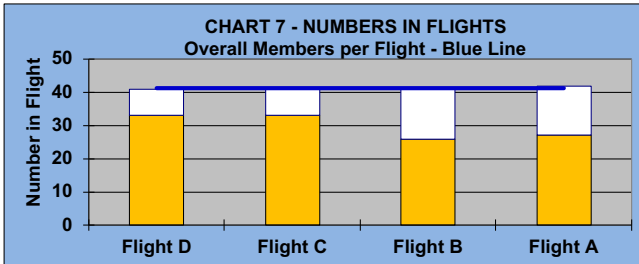

WELCOME TO THE

40th

SEASON

LEAGUE STATISTICS AFTER 1 ROUND OF PLAY

	Number of Players		Percent		\$ Allocated	\$ Won	\$ Won per Member	\$ Won per Winner	Max \$ Won	Over "Limit"	Percent Attendance
	Members (New)	Average	Winners	Winners							
Flight A	42 (0)	38	4	10%	\$112	\$100	\$2	\$25	\$40	0	90%
Flight B	41 (0)	32	12	29%	\$112	\$180	\$4	\$15	\$40	0	78%
Flight C	41 (0)	30	8	20%	\$112	\$130	\$3	\$16	\$40	0	73%
Flight D	41 (0)	30	5	12%	\$112	\$110	\$3	\$22	\$40	0	73%
Total	165 (0)	130	29	18%	\$447	\$520	\$3	\$18	\$40	0	80%

Running Average	Round 1
-1.76	-1.76

Before Play	After Play
6.52	6.37

WELCOME TO THE

40th

SEASON

GOLD AND WHITE TEES COMPARISON AFTER 1 ROUND OF PLAY

TABLE 4
2026 SEASON - RESULTS AFTER 1 ROUNDS OF PLAY

	Number of Members Who Play From		\$ Won		\$ Won per Member		Number of Winners		Percent Winners		Max \$ Won	
	Gold Tees	White Tees	Gold Tees	White Tees	Gold Tees	White Tees	Gold Tees	White Tees	Gold Tees	White Tees	Gold Tees	White Tees
Flight A	27	15	\$100	\$0	\$4	\$0	4	0	15%	0%	\$40	\$0
Flight B	26	15	\$90	\$90	\$3	\$6	6	6	23%	40%	\$40	\$40
Flight C	33	8	\$50	\$80	\$2	\$10	4	4	12%	50%	\$20	\$40
Flight D	33	8	\$50	\$60	\$2	\$8	2	3	6%	38%	\$40	\$40
Total	119	46	\$290	\$230	\$2	\$5	16	13	13%	28%	\$40	\$40

TABLE 5

AVERAGE POINTS SCORED OVER QUOTA	
Gold Tees	White Tees
-1.87	-1.49

TABLE 6

AVERAGE QUOTA	
Gold Tees	White Tees
6.13	7.00

WINNING POINTS OVER QUOTA (POQ)

AFTER 1 ROUND OF PLAY

WINNING POINTS OVER QUOTA (POQ)