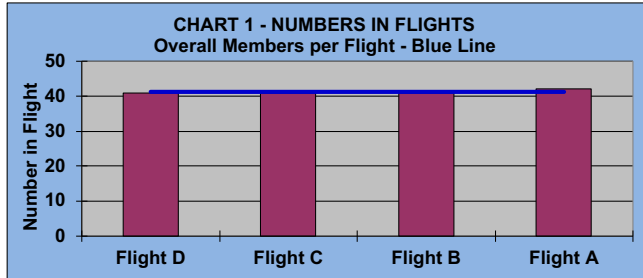

WELCOME TO THE

40th

SEASON

LEAGUE STATISTICS AFTER 1 ROUND OF PLAY

	Number of Players		Percent		\$ Allocated	\$ Won	\$ Won per Member	\$ Won per Winner	Max \$ Won	Over "Limit"	Percent Attendance
	Members (New)	Average	Winners	Winners							
Flight A	42 (0)	38	4	10%	\$112	\$100	\$2	\$25	\$40	0	90%
Flight B	41 (0)	32	12	29%	\$112	\$180	\$4	\$15	\$40	0	78%
Flight C	41 (0)	30	8	20%	\$112	\$130	\$3	\$16	\$40	0	73%
Flight D	41 (0)	30	5	12%	\$112	\$110	\$3	\$22	\$40	0	73%
Total	165 (0)	130	29	18%	\$447	\$520	\$3	\$18	\$40	0	80%

Running Average	Round 1
-1.76	-1.76

Before Play	After Play
6.52	6.37

WELCOME TO THE

40th

SEASON

GOLD AND WHITE TEES COMPARISON AFTER 1 ROUND OF PLAY

TABLE 4
2026 SEASON - RESULTS AFTER 1 ROUNDS OF PLAY

	Number of Members Who Play From		\$ Won		\$ Won per Member		Number of Winners		Percent Winners		Max \$ Won	
	Gold Tees	White Tees	Gold Tees	White Tees	Gold Tees	White Tees	Gold Tees	White Tees	Gold Tees	White Tees	Gold Tees	White Tees
Flight A	27	15	\$100	\$0	\$4	\$0	4	0	15%	0%	\$40	\$0
Flight B	26	15	\$90	\$90	\$3	\$6	6	6	23%	40%	\$40	\$40
Flight C	33	8	\$50	\$80	\$2	\$10	4	4	12%	50%	\$20	\$40
Flight D	33	8	\$50	\$60	\$2	\$8	2	3	6%	38%	\$40	\$40
Total	119	46	\$290	\$230	\$2	\$5	16	13	13%	28%	\$40	\$40