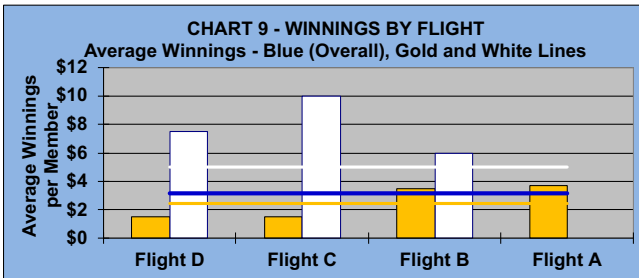

WELCOME TO THE

40th

SEASON

LEAGUE STATISTICS AFTER 1 ROUND OF PLAY

	Number of Players		Percent		\$ Allocated	\$ Won	\$ Won per Member	\$ Won per Winner	Max \$ Won	Over "Limit"	Percent Attendance
	Members (New)	Average	Winners	Winners							
Flight A	42 (0)	38	4	10%	\$112	\$100	\$2	\$25	\$40	0	90%
Flight B	41 (0)	32	12	29%	\$112	\$180	\$4	\$15	\$40	0	78%
Flight C	41 (0)	30	8	20%	\$112	\$130	\$3	\$16	\$40	0	73%
Flight D	41 (0)	30	5	12%	\$112	\$110	\$3	\$22	\$40	0	73%
Total	165 (0)	130	29	18%	\$447	\$520	\$3	\$18	\$40	0	80%

Running Average	Round 1
-1.76	-1.76

Before Play	After Play
6.52	6.37

WELCOME TO THE

40th

SEASON

GOLD AND WHITE TEES COMPARISON AFTER 1 ROUND OF PLAY

TABLE 4
2026 SEASON - RESULTS AFTER 1 ROUNDS OF PLAY

	Number of Members Who Play From		\$ Won		\$ Won per Member		Number of Winners		Percent Winners		Max \$ Won	
	Gold Tees	White Tees	Gold Tees	White Tees	Gold Tees	White Tees	Gold Tees	White Tees	Gold Tees	White Tees	Gold Tees	White Tees
Flight A	27	15	\$100	\$0	\$4	\$0	4	0	15%	0%	\$40	\$0
Flight B	26	15	\$90	\$90	\$3	\$6	6	6	23%	40%	\$40	\$40
Flight C	33	8	\$50	\$80	\$2	\$10	4	4	12%	50%	\$20	\$40
Flight D	33	8	\$50	\$60	\$2	\$8	2	3	6%	38%	\$40	\$40
Total	119	46	\$290	\$230	\$2	\$5	16	13	13%	28%	\$40	\$40

TABLE 5

AVERAGE POINTS SCORED OVER QUOTA	
Gold Tees	White Tees
-1.87	-1.49

TABLE 6

AVERAGE QUOTA	
Gold Tees	White Tees
6.13	7.00

WINNING POINTS OVER QUOTA (POQ)

AFTER 1 ROUND OF PLAY

WINNING POINTS OVER QUOTA (POQ)