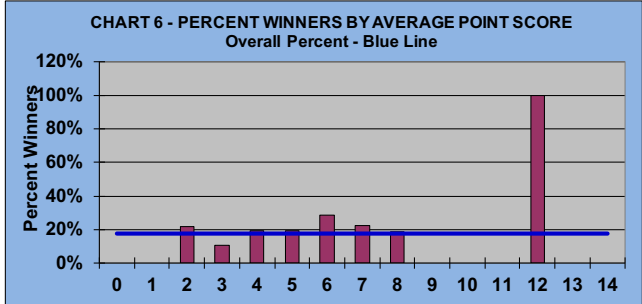

WELCOME TO THE

40th

SEASON

LEAGUE STATISTICS AFTER 1 ROUND OF PLAY

	Number of Players		Percent		\$ Allocated	\$ Won	\$ Won per Member	\$ Won per Winner	Max \$ Won	Over "Limit"	Percent Attendance
	Members (New)	Average	Winners	Winners							
Flight A	42 (0)	38	4	10%	\$112	\$100	\$2	\$25	\$40	0	90%
Flight B	41 (0)	32	12	29%	\$112	\$180	\$4	\$15	\$40	0	78%
Flight C	41 (0)	30	8	20%	\$112	\$130	\$3	\$16	\$40	0	73%
Flight D	41 (0)	30	5	12%	\$112	\$110	\$3	\$22	\$40	0	73%
Total	165 (0)	130	29	18%	\$447	\$520	\$3	\$18	\$40	0	80%

Running Average	Round 1
-1.76	-1.76

Before Play	After Play
6.52	6.37

WELCOME TO THE

40th

SEASON

GOLD AND WHITE TEES COMPARISON AFTER 1 ROUND OF PLAY

TABLE 4
2026 SEASON - RESULTS AFTER 1 ROUNDS OF PLAY

	Number of Members Who Play From		\$ Won		\$ Won per Member		Number of Winners		Percent Winners		Max \$ Won	
	Gold Tees	White Tees	Gold Tees	White Tees	Gold Tees	White Tees	Gold Tees	White Tees	Gold Tees	White Tees	Gold Tees	White Tees
Flight A	27	15	\$100	\$0	\$4	\$0	4	0	15%	0%	\$40	\$0
Flight B	26	15	\$90	\$90	\$3	\$6	6	6	23%	40%	\$40	\$40
Flight C	33	8	\$50	\$80	\$2	\$10	4	4	12%	50%	\$20	\$40
Flight D	33	8	\$50	\$60	\$2	\$8	2	3	6%	38%	\$40	\$40
Total	119	46	\$290	\$230	\$2	\$5	16	13	13%	28%	\$40	\$40