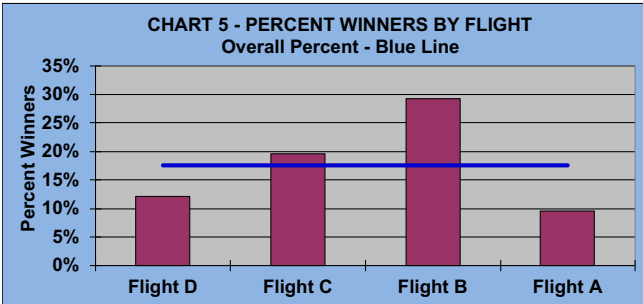

WELCOME TO THE

40th

SEASON

LEAGUE STATISTICS AFTER 1 ROUND OF PLAY

	Number of Players		Percent		\$ Allocated	\$ Won	\$ Won per Member	\$ Won per Winner	Max \$ Won	Over "Limit"	Percent Attendance
	Members (New)	Average	Winners	Winners							
Flight A	42 (0)	38	4	10%	\$112	\$100	\$2	\$25	\$40	0	90%
Flight B	41 (0)	32	12	29%	\$112	\$180	\$4	\$15	\$40	0	78%
Flight C	41 (0)	30	8	20%	\$112	\$130	\$3	\$16	\$40	0	73%
Flight D	41 (0)	30	5	12%	\$112	\$110	\$3	\$22	\$40	0	73%
Total	165 (0)	130	29	18%	\$447	\$520	\$3	\$18	\$40	0	80%

Running Average	Round 1
-1.76	-1.76

Before Play	After Play
6.52	6.37

WELCOME TO THE

40th

SEASON

GOLD AND WHITE TEES COMPARISON AFTER 1 ROUND OF PLAY

TABLE 4
2026 SEASON - RESULTS AFTER 1 ROUNDS OF PLAY

	Number of Members Who Play From		\$ Won		\$ Won per Member		Number of Winners		Percent Winners		Max \$ Won	
	Gold Tees	White Tees	Gold Tees	White Tees	Gold Tees	White Tees	Gold Tees	White Tees	Gold Tees	White Tees	Gold Tees	White Tees
Flight A	27	15	\$100	\$0	\$4	\$0	4	0	15%	0%	\$40	\$0
Flight B	26	15	\$90	\$90	\$3	\$6	6	6	23%	40%	\$40	\$40
Flight C	33	8	\$50	\$80	\$2	\$10	4	4	12%	50%	\$20	\$40
Flight D	33	8	\$50	\$60	\$2	\$8	2	3	6%	38%	\$40	\$40
Total	119	46	\$290	\$230	\$2	\$5	16	13	13%	28%	\$40	\$40