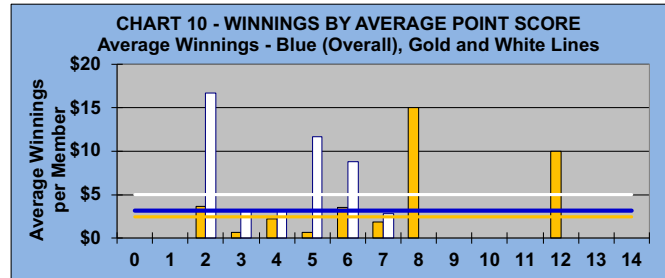

WELCOME TO THE

40th

SEASON

LEAGUE STATISTICS AFTER 1 ROUND OF PLAY

	Number of Players		Percent		\$ Allocated	\$ Won	\$ Won per Member	\$ Won per Winner	Max \$ Won	Over "Limit"	Percent Attendance
	Members (New)	Average	Winners	Winners							
Flight A	42 (0)	38	4	10%	\$112	\$100	\$2	\$25	\$40	0	90%
Flight B	41 (0)	32	12	29%	\$112	\$180	\$4	\$15	\$40	0	78%
Flight C	41 (0)	30	8	20%	\$112	\$130	\$3	\$16	\$40	0	73%
Flight D	41 (0)	30	5	12%	\$112	\$110	\$3	\$22	\$40	0	73%
Total	165 (0)	130	29	18%	\$447	\$520	\$3	\$18	\$40	0	80%

Running Average	Round 1
-1.76	-1.76

Before Play	After Play
6.52	6.37

WELCOME TO THE

40th

SEASON

GOLD AND WHITE TEES COMPARISON AFTER 1 ROUND OF PLAY

TABLE 4
2026 SEASON - RESULTS AFTER 1 ROUNDS OF PLAY

	Number of Members Who Play From		\$ Won		\$ Won per Member		Number of Winners		Percent Winners		Max \$ Won	
	Gold Tees	White Tees	Gold Tees	White Tees	Gold Tees	White Tees	Gold Tees	White Tees	Gold Tees	White Tees	Gold Tees	White Tees
Flight A	27	15	\$100	\$0	\$4	\$0	4	0	15%	0%	\$40	\$0
Flight B	26	15	\$90	\$90	\$3	\$6	6	6	23%	40%	\$40	\$40
Flight C	33	8	\$50	\$80	\$2	\$10	4	4	12%	50%	\$20	\$40
Flight D	33	8	\$50	\$60	\$2	\$8	2	3	6%	38%	\$40	\$40
Total	119	46	\$290	\$230	\$2	\$5	16	13	13%	28%	\$40	\$40

TABLE 5

AVERAGE POINTS SCORED OVER QUOTA	
Gold Tees	White Tees
-1.87	-1.49

TABLE 6

AVERAGE QUOTA	
Gold Tees	White Tees
6.13	7.00

WINNING POINTS OVER QUOTA (POQ)

AFTER 1 ROUND OF PLAY

WINNING POINTS OVER QUOTA (POQ)