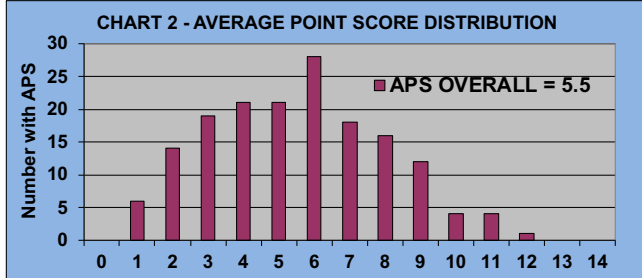

WELCOME TO THE

40th

SEASON

LEAGUE STATISTICS AFTER 1 ROUND OF PLAY

	Number of Players		Percent		\$ Allocated	\$ Won	\$ Won per Member	\$ Won per Winner	Max \$ Won	Over "Limit"	Percent Attendance
	Members (New)	Average	Winners	Winners							
Flight A	42 (0)	38	4	10%	\$112	\$100	\$2	\$25	\$40	0	90%
Flight B	41 (0)	32	12	29%	\$112	\$180	\$4	\$15	\$40	0	78%
Flight C	41 (0)	30	8	20%	\$112	\$130	\$3	\$16	\$40	0	73%
Flight D	41 (0)	30	5	12%	\$112	\$110	\$3	\$22	\$40	0	73%
Total	165 (0)	130	29	18%	\$447	\$520	\$3	\$18	\$40	0	80%

Running Average	Round 1
-1.76	-1.76

Before Play	After Play
6.52	6.37

WELCOME TO THE

40th

SEASON

GOLD AND WHITE TEES COMPARISON AFTER 1 ROUND OF PLAY

TABLE 4
2026 SEASON - RESULTS AFTER 1 ROUNDS OF PLAY

	Number of Members Who Play From		\$ Won		\$ Won per Member		Number of Winners		Percent Winners		Max \$ Won	
	Gold Tees	White Tees	Gold Tees	White Tees	Gold Tees	White Tees	Gold Tees	White Tees	Gold Tees	White Tees	Gold Tees	White Tees
Flight A	27	15	\$100	\$0	\$4	\$0	4	0	15%	0%	\$40	\$0
Flight B	26	15	\$90	\$90	\$3	\$6	6	6	23%	40%	\$40	\$40
Flight C	33	8	\$50	\$80	\$2	\$10	4	4	12%	50%	\$20	\$40
Flight D	33	8	\$50	\$60	\$2	\$8	2	3	6%	38%	\$40	\$40
Total	119	46	\$290	\$230	\$2	\$5	16	13	13%	28%	\$40	\$40