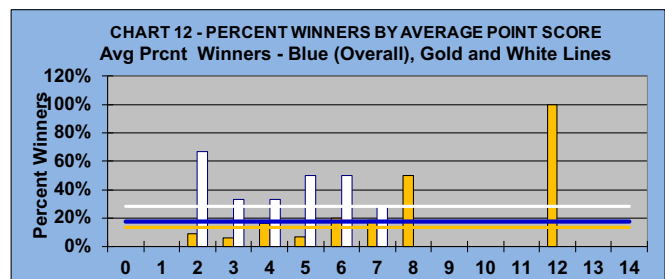

WELCOME TO THE

40th

SEASON

LEAGUE STATISTICS AFTER 1 ROUND OF PLAY

	Number of Players		Percent		\$ Allocated	\$ Won	\$ Won per Member	\$ Won per Winner	Max \$ Won	Over "Limit"	Percent Attendance
	Members (New)	Average	Winners	Winners							
Flight A	42 (0)	38	4	10%	\$112	\$100	\$2	\$25	\$40	0	90%
Flight B	41 (0)	32	12	29%	\$112	\$180	\$4	\$15	\$40	0	78%
Flight C	41 (0)	30	8	20%	\$112	\$130	\$3	\$16	\$40	0	73%
Flight D	41 (0)	30	5	12%	\$112	\$110	\$3	\$22	\$40	0	73%
Total	165 (0)	130	29	18%	\$447	\$520	\$3	\$18	\$40	0	80%

Running Average	Round 1
-1.76	-1.76

Before Play	After Play
6.52	6.37

WELCOME TO THE

40th

SEASON

GOLD AND WHITE TEES COMPARISON AFTER 1 ROUND OF PLAY

TABLE 4
2026 SEASON - RESULTS AFTER 1 ROUNDS OF PLAY

	Number of Members Who Play From		\$ Won		\$ Won per Member		Number of Winners		Percent Winners		Max \$ Won	
	Gold Tees	White Tees	Gold Tees	White Tees	Gold Tees	White Tees	Gold Tees	White Tees	Gold Tees	White Tees	Gold Tees	White Tees
Flight A	27	15	\$100	\$0	\$4	\$0	4	0	15%	0%	\$40	\$0
Flight B	26	15	\$90	\$90	\$3	\$6	6	6	23%	40%	\$40	\$40
Flight C	33	8	\$50	\$80	\$2	\$10	4	4	12%	50%	\$20	\$40
Flight D	33	8	\$50	\$60	\$2	\$8	2	3	6%	38%	\$40	\$40
Total	119	46	\$290	\$230	\$2	\$5	16	13	13%	28%	\$40	\$40

TABLE 5

AVERAGE POINTS SCORED OVER QUOTA	
Gold Tees	White Tees
-1.87	-1.49

TABLE 6

AVERAGE QUOTA	
Gold Tees	White Tees
6.13	7.00

WINNING POINTS OVER QUOTA (POQ)

AFTER 1 ROUND OF PLAY

WINNING POINTS OVER QUOTA (POQ)