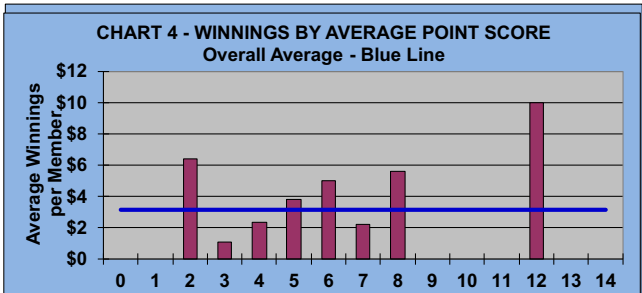

WELCOME TO THE

40th

SEASON

LEAGUE STATISTICS AFTER 1 ROUND OF PLAY

	Number of Players		Percent		\$ Allocated	\$ Won	\$ Won per Member	\$ Won per Winner	Max \$ Won	Over "Limit"	Percent Attendance
	Members (New)	Average	Winners	Winners							
Flight A	42 (0)	38	4	10%	\$112	\$100	\$2	\$25	\$40	0	90%
Flight B	41 (0)	32	12	29%	\$112	\$180	\$4	\$15	\$40	0	78%
Flight C	41 (0)	30	8	20%	\$112	\$130	\$3	\$16	\$40	0	73%
Flight D	41 (0)	30	5	12%	\$112	\$110	\$3	\$22	\$40	0	73%
Total	165 (0)	130	29	18%	\$447	\$520	\$3	\$18	\$40	0	80%

Running Average	Round 1
-1.76	-1.76

Before Play	After Play
6.52	6.37

WELCOME TO THE

40th

SEASON

GOLD AND WHITE TEES COMPARISON AFTER 1 ROUND OF PLAY

TABLE 4
2026 SEASON - RESULTS AFTER 1 ROUNDS OF PLAY

	Number of Members Who Play From		\$ Won		\$ Won per Member		Number of Winners		Percent Winners		Max \$ Won	
	Gold Tees	White Tees	Gold Tees	White Tees	Gold Tees	White Tees	Gold Tees	White Tees	Gold Tees	White Tees	Gold Tees	White Tees
Flight A	27	15	\$100	\$0	\$4	\$0	4	0	15%	0%	\$40	\$0
Flight B	26	15	\$90	\$90	\$3	\$6	6	6	23%	40%	\$40	\$40
Flight C	33	8	\$50	\$80	\$2	\$10	4	4	12%	50%	\$20	\$40
Flight D	33	8	\$50	\$60	\$2	\$8	2	3	6%	38%	\$40	\$40
Total	119	46	\$290	\$230	\$2	\$5	16	13	13%	28%	\$40	\$40