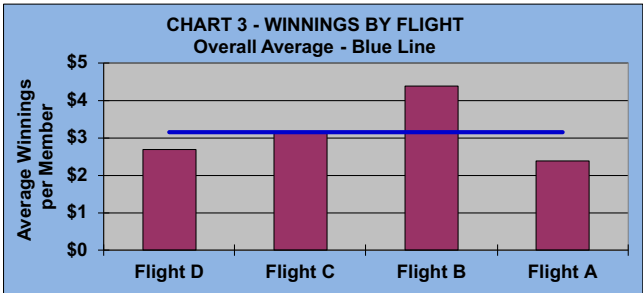

WELCOME TO THE

40th

SEASON

LEAGUE STATISTICS AFTER 1 ROUND OF PLAY

	Number of Players		Percent		\$ Allocated	\$ Won	\$ Won per Member	\$ Won per Winner	Max \$ Won	Over "Limit"	Percent Attendance
	Members (New)	Average	Winners	Winners							
Flight A	42 (0)	38	4	10%	\$112	\$100	\$2	\$25	\$40	0	90%
Flight B	41 (0)	32	12	29%	\$112	\$180	\$4	\$15	\$40	0	78%
Flight C	41 (0)	30	8	20%	\$112	\$130	\$3	\$16	\$40	0	73%
Flight D	41 (0)	30	5	12%	\$112	\$110	\$3	\$22	\$40	0	73%
Total	165 (0)	130	29	18%	\$447	\$520	\$3	\$18	\$40	0	80%

Running Average	Round 1
-1.76	-1.76

Before Play	After Play
6.52	6.37

WELCOME TO THE

40th

SEASON

GOLD AND WHITE TEES COMPARISON AFTER 1 ROUND OF PLAY

TABLE 4
2026 SEASON - RESULTS AFTER 1 ROUNDS OF PLAY

	Number of Members Who Play From		\$ Won		\$ Won per Member		Number of Winners		Percent Winners		Max \$ Won	
	Gold Tees	White Tees	Gold Tees	White Tees	Gold Tees	White Tees	Gold Tees	White Tees	Gold Tees	White Tees	Gold Tees	White Tees
Flight A	27	15	\$100	\$0	\$4	\$0	4	0	15%	0%	\$40	\$0
Flight B	26	15	\$90	\$90	\$3	\$6	6	6	23%	40%	\$40	\$40
Flight C	33	8	\$50	\$80	\$2	\$10	4	4	12%	50%	\$20	\$40
Flight D	33	8	\$50	\$60	\$2	\$8	2	3	6%	38%	\$40	\$40
Total	119	46	\$290	\$230	\$2	\$5	16	13	13%	28%	\$40	\$40