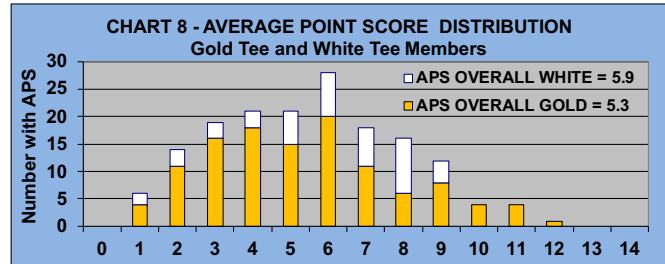

WELCOME TO THE

40th

SEASON

LEAGUE STATISTICS AFTER 1 ROUND OF PLAY

	Number of Players		Percent		\$ Allocated	\$ Won	\$ Won per Member	\$ Won per Winner	Max \$ Won	Over "Limit"	Percent Attendance
	Members (New)	Average	Winners	Winners							
Flight A	42 (0)	38	4	10%	\$112	\$100	\$2	\$25	\$40	0	90%
Flight B	41 (0)	32	12	29%	\$112	\$180	\$4	\$15	\$40	0	78%
Flight C	41 (0)	30	8	20%	\$112	\$130	\$3	\$16	\$40	0	73%
Flight D	41 (0)	30	5	12%	\$112	\$110	\$3	\$22	\$40	0	73%
Total	165 (0)	130	29	18%	\$447	\$520	\$3	\$18	\$40	0	80%

Running Average	Round 1
-1.76	-1.76

Before Play	After Play
6.52	6.37

WELCOME TO THE

40th

SEASON

GOLD AND WHITE TEES COMPARISON AFTER 1 ROUND OF PLAY

TABLE 4
2026 SEASON - RESULTS AFTER 1 ROUNDS OF PLAY

	Number of Members Who Play From		\$ Won		\$ Won per Member		Number of Winners		Percent Winners		Max \$ Won	
	Gold Tees	White Tees	Gold Tees	White Tees	Gold Tees	White Tees	Gold Tees	White Tees	Gold Tees	White Tees	Gold Tees	White Tees
Flight A	27	15	\$100	\$0	\$4	\$0	4	0	15%	0%	\$40	\$0
Flight B	26	15	\$90	\$90	\$3	\$6	6	6	23%	40%	\$40	\$40
Flight C	33	8	\$50	\$80	\$2	\$10	4	4	12%	50%	\$20	\$40
Flight D	33	8	\$50	\$60	\$2	\$8	2	3	6%	38%	\$40	\$40
Total	119	46	\$290	\$230	\$2	\$5	16	13	13%	28%	\$40	\$40

TABLE 5

AVERAGE POINTS SCORED OVER QUOTA	
Gold Tees	White Tees
-1.87	-1.49

TABLE 6

AVERAGE QUOTA	
Gold Tees	White Tees
6.13	7.00

WINNING POINTS OVER QUOTA (POQ)

AFTER 1 ROUND OF PLAY

WINNING POINTS OVER QUOTA (POQ)