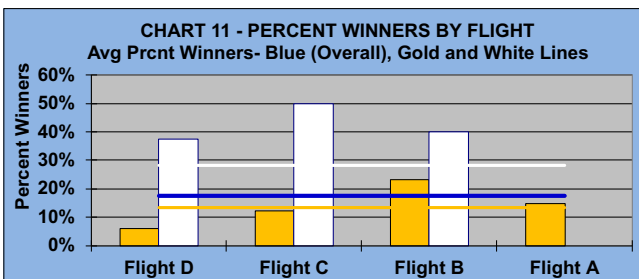

WELCOME TO THE

40th

SEASON

LEAGUE STATISTICS AFTER 1 ROUND OF PLAY

	Number of Players		Percent		\$ Allocated	\$ Won	\$ Won per Member	\$ Won per Winner	Max \$ Won	Over "Limit"	Percent Attendance
	Members (New)	Average	Winners	Winners							
Flight A	42 (0)	38	4	10%	\$112	\$100	\$2	\$25	\$40	0	90%
Flight B	41 (0)	32	12	29%	\$112	\$180	\$4	\$15	\$40	0	78%
Flight C	41 (0)	30	8	20%	\$112	\$130	\$3	\$16	\$40	0	73%
Flight D	41 (0)	30	5	12%	\$112	\$110	\$3	\$22	\$40	0	73%
Total	165 (0)	130	29	18%	\$447	\$520	\$3	\$18	\$40	0	80%

Running Average	Round 1
-1.76	-1.76

Before Play	After Play
6.52	6.37

WELCOME TO THE

40th

SEASON

GOLD AND WHITE TEES COMPARISON AFTER 1 ROUND OF PLAY

TABLE 4
2026 SEASON - RESULTS AFTER 1 ROUNDS OF PLAY

	Number of Members Who Play From		\$ Won		\$ Won per Member		Number of Winners		Percent Winners		Max \$ Won	
	Gold Tees	White Tees	Gold Tees	White Tees	Gold Tees	White Tees	Gold Tees	White Tees	Gold Tees	White Tees	Gold Tees	White Tees
Flight A	27	15	\$100	\$0	\$4	\$0	4	0	15%	0%	\$40	\$0
Flight B	26	15	\$90	\$90	\$3	\$6	6	6	23%	40%	\$40	\$40
Flight C	33	8	\$50	\$80	\$2	\$10	4	4	12%	50%	\$20	\$40
Flight D	33	8	\$50	\$60	\$2	\$8	2	3	6%	38%	\$40	\$40
Total	119	46	\$290	\$230	\$2	\$5	16	13	13%	28%	\$40	\$40

TABLE 5

AVERAGE POINTS SCORED OVER QUOTA	
Gold Tees	White Tees
-1.87	-1.49

TABLE 6

AVERAGE QUOTA	
Gold Tees	White Tees
6.13	7.00

WINNING POINTS OVER QUOTA (POQ)

AFTER 1 ROUND OF PLAY

WINNING POINTS OVER QUOTA (POQ)